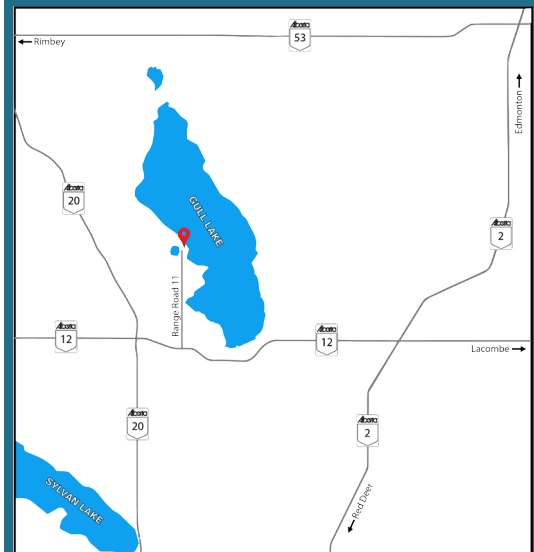

Our Lady of Victory Camp is owned and operated by the Catholic Archdiocese of Edmonton and is located half hour west of Red Deer, situated on beautiful Gull Lake.

52.5236°N, 114.0258°W

41203 Range Road 1-1
SW 1/4 - 13 - 41 - 1 - W5

The Catholic
Archdiocese
of Edmonton