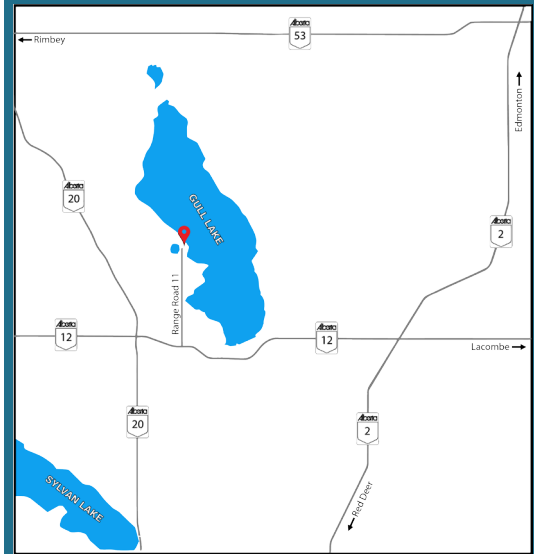

During your week at camp:

- ✚ Explore your faith through interactive sessions, daily mass, reconciliation and prayer.
- ✚ Play Frisbee Golf in the forest.
- ✚ Make lasting friendships.
- ✚ Swim in the lake.
- ✚ Explore your creativity making crafts.
- ✚ Conquer the Challenge Course.
- ✚ Enjoy drama, music and campfire.
- ✚ Learn new archery skills.
- ✚ Encounter Jesus.
- ✚ Campership assistance is available. Please contact the camp office for more information.

Join us on June 9 at Our Lady of Victory Camp between 10 am and 2 pm for our Open House. Ph: 403.986.6582
Email: info@olvc.ab.ca www.olvc.ab.ca

Our Lady of Victory Camp is owned and operated by the Catholic Archdiocese of Edmonton and is located half hour west of Red Deer, situated on beautiful Gull Lake.

52.5236°N, 114.0258°W

41203 Range Road 1-1
SW 1/4 - 13 - 41 - 1 - W5

The Catholic
Archdiocese
of Edmonton

During your week at camp:

- ✚ Explore your faith through interactive sessions, daily mass, reconciliation and prayer.
- ✚ Play Frisbee Golf in the forest.
- ✚ Make lasting friendships.
- ✚ Swim in the lake.
- ✚ Explore your creativity making crafts.
- ✚ Conquer the Challenge Course.
- ✚ Enjoy drama, music and campfire.
- ✚ Learn new archery skills.
- ✚ Encounter Jesus.
- ✚ Campership assistance is available. Please contact the camp office for more information.

Join us on June 9 at Our Lady of Victory Camp between 10 am and 2 pm for our Open House. Ph: 403.986.6582
Email: info@olvc.ab.ca www.olvc.ab.ca